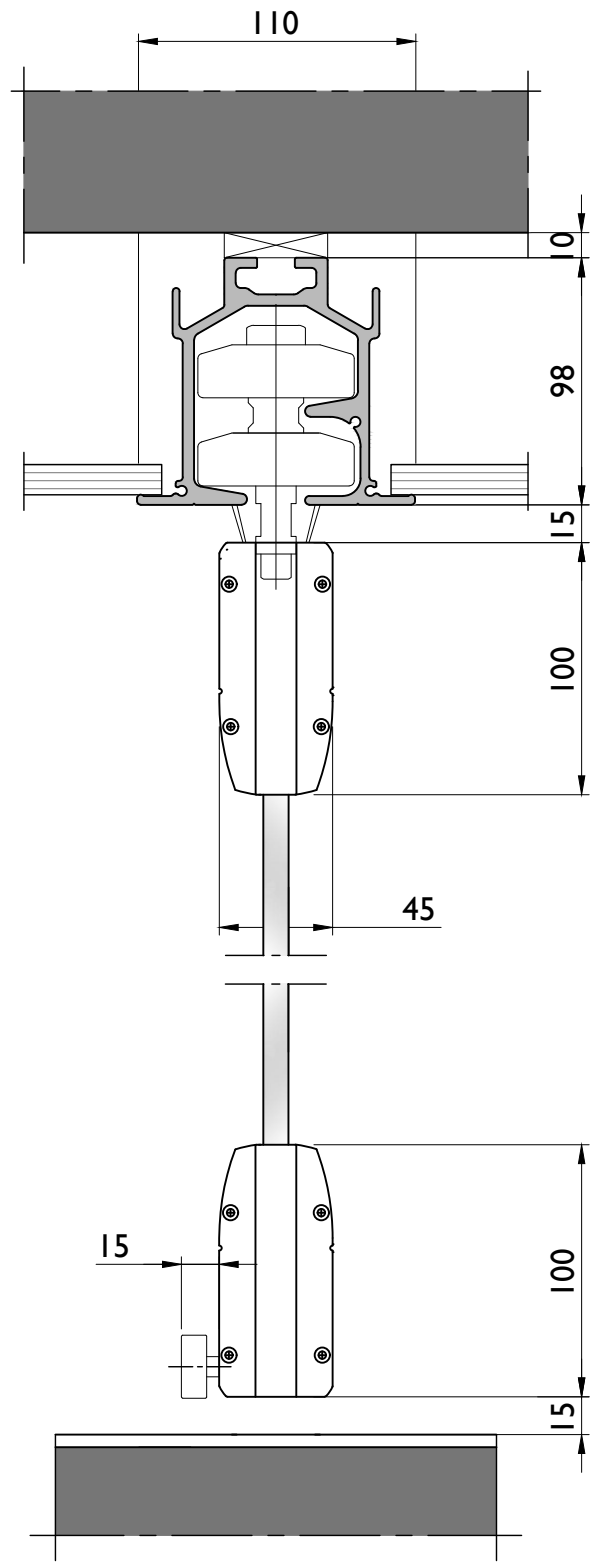

Drawing no: V-01

Double door panel
with standard handle

(Standard)

Double door panel
with special doorhandle

(Optional)

ESPERO

www.espero.eu
info@espero.eu
+31(0)416 338955

Type: Visio

Date: 01-2020

Drawing no: V-02

1-point suspension

2-point suspension

Please note: track fixation is an example. Please see suspension details for possibilities.

ESPERO

www.espero.eu
 info@espero.eu
 +31(0)416 338955

Type: Visio

Date: 01-2020

Drawing no: V-03

Standard

Vertical profiles optional

Rubber seal
black or transparant

Optional

Rubber seal
black or transparant

Vertical profiles optional

ESPERO

www.espero.eu
info@espero.eu
+31(0)416 338955

Type: Visio

Date: 01-2020

Drawing no: V-04