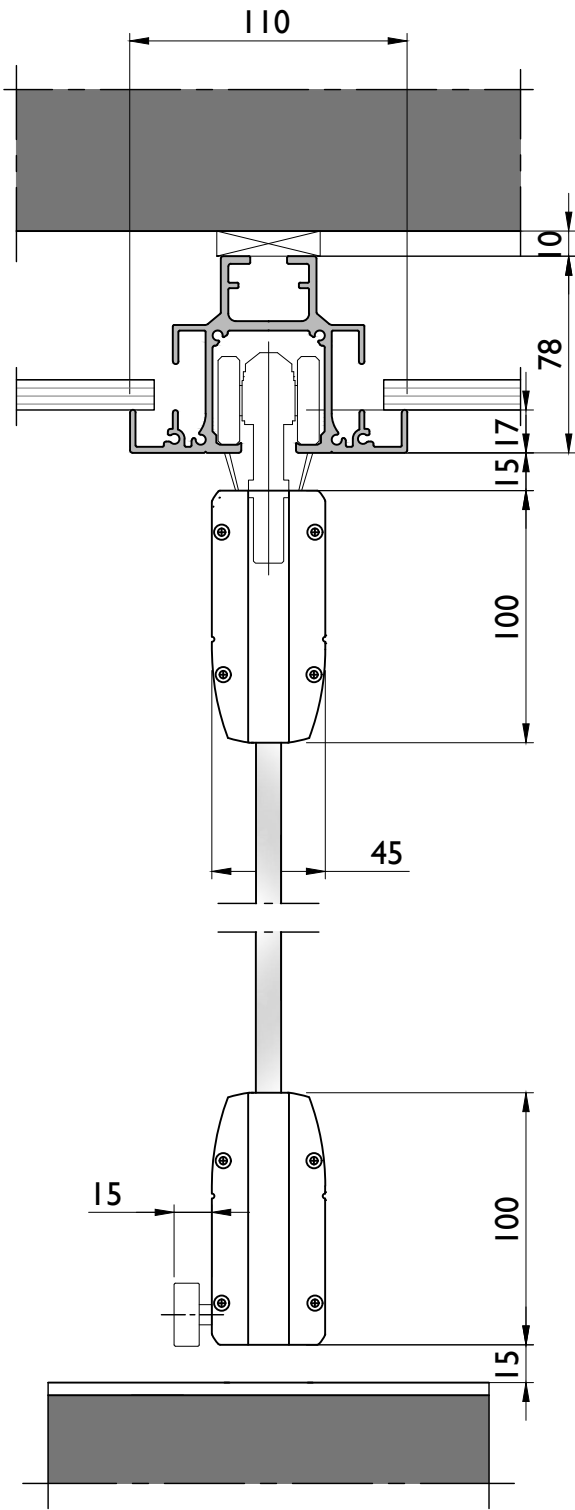

Drawing no: V-01

Double door panel
with standard handle

(Standard)

Double door panel
with special doorhandle

(Optional)

ESPERO

www.espero.eu
info@espero.eu
+31(0)416 338955

Type: Visio

Date: 01-2020

Drawing no: V-02

1-point suspension

2-point suspension

Please note: track fixation is an example. Please see suspension details for possibilities.

ESPERO

www.espero.eu
 info@espero.eu
 +31(0)416 338955

Type: Visio

Date: 01-2020

Drawing no: V-03

Standard

Vertical profiles optional

Rubber seal
black or transparant

Optional

Rubber seal
black or transparant

Vertical profiles optional

ESPERO

www.espero.eu
info@espero.eu
+31(0)416 338955

Type: Visio

Date: 01-2020

Drawing no: V-04