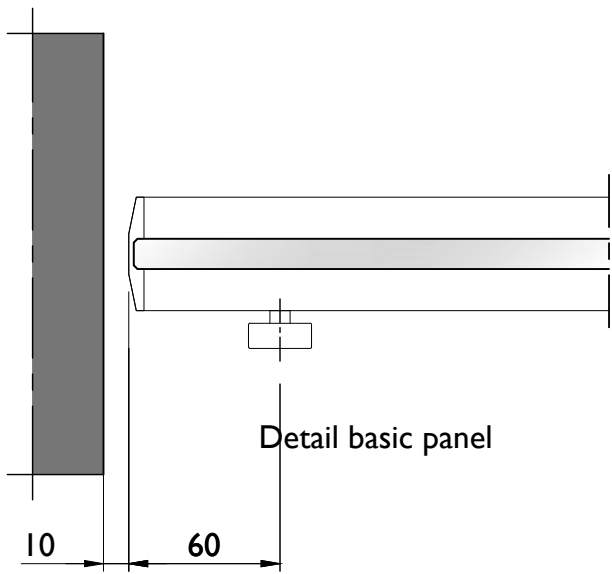

Date: 01-2020

Drawing no: V-02

1-point suspension

2-point suspension

Please note: track fixation is an example. Please see suspension details for possibilities.

ESPERO

www.espero.eu
 info@espero.eu
 +31(0)416 338955

Type: Visio

Date: 01-2020

Drawing no: V-03

Standard

Vertical profiles optional

Rubber seal
black or transparant

Optional

Rubber seal
black or transparant