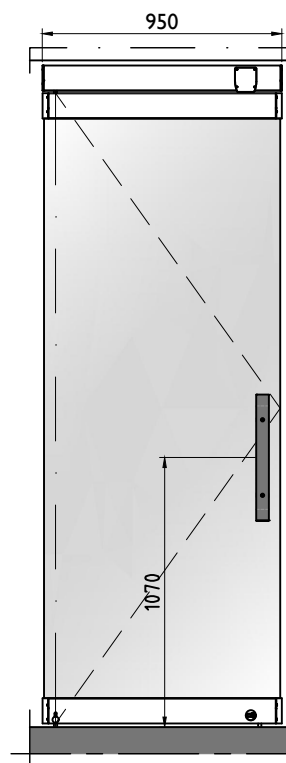

Door panel

ESPERO

www.espero.eu
info@espero.eu
+31(0)416 338955

Type: Visio

Date: 01-2020

Drawing no: V-01