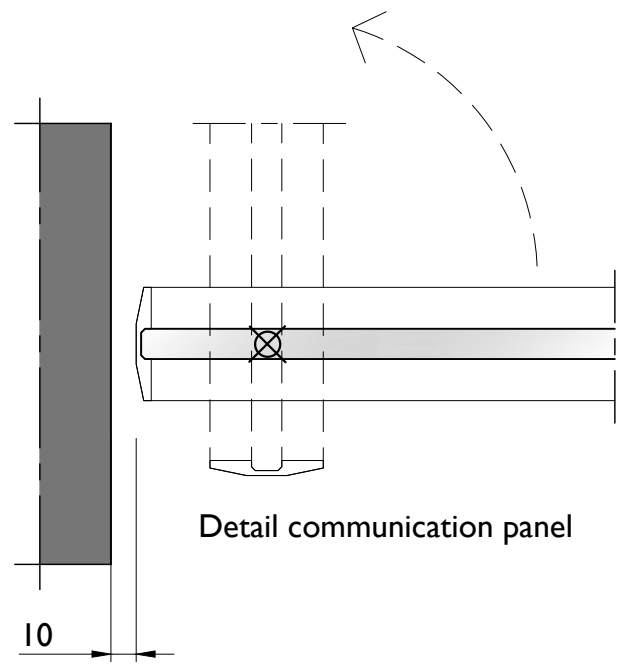

Date: 01-2020

Drawing no: V-02

1-point suspension

2-point suspension

Please note: track fixation is an example. Please see suspension details for possibilities.

ESPERO

www.espero.eu
 info@espero.eu
 +31(0)416 338955

Type: Visio

Date: 01-2020

Drawing no: V-03

Standard

Vertical profiles optional

Rubber seal
black or transparant

Optional

Rubber seal
black or transparant