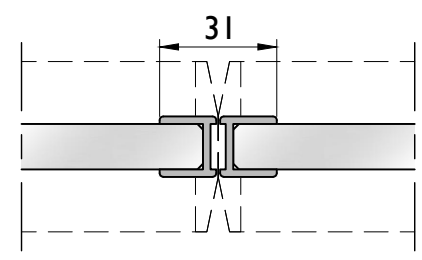

Date: 01-2020

Drawing no: V-02

1-point suspension

2-point suspension

Please note: track fixation is an example. Please see suspension details for possibilities.

ESPERO

www.espero.eu
 info@espero.eu
 +31(0)416 338955

Type: Visio

Date: 01-2020

Drawing no: V-03

Standard

Vertical profiles optional

Rubber seal
black or transparant

Optional

Rubber seal
black or transparant