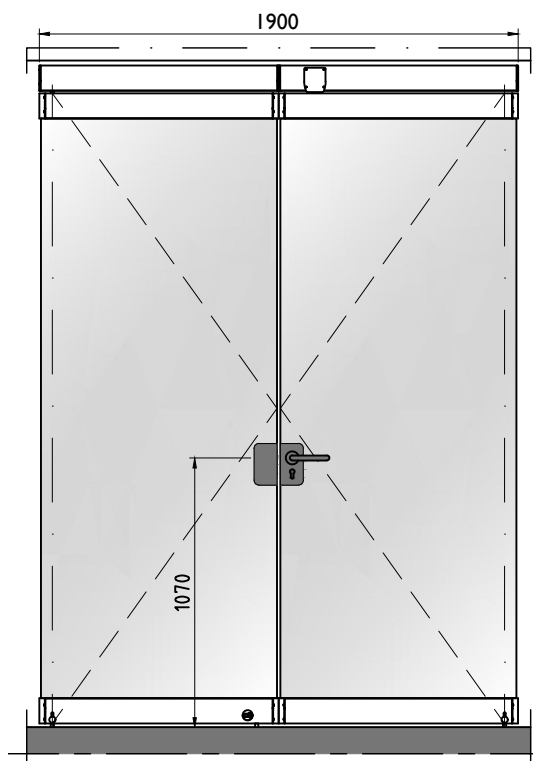

Drawing no: V-01

Double door panel
with standard handle

(Standard)

Double door panel
with special doorhandle

(Optional)

ESPERO

www.espero.eu
info@espero.eu
+31(0)416 338955

Type: Visio