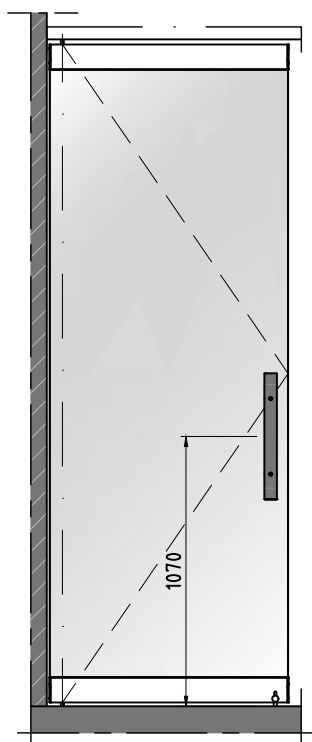

Closing panel

Basic panel

Communication panel

Door panel

ESPERO

www.espero.eu
info@espero.eu
+31(0)416 338955

Type: Visio

Date: 01-2020

Drawing no: V-01

Double door panel
with standard handle

(Standard)

Double door panel
with special doorhandle

(Optional)

ESPERO

www.espero.eu
info@espero.eu
+31(0)416 338955

Type: Visio

Type: Visio

Date: 01-2020

Drawing no: V-03

Standard

Vertical profiles optional

Rubber seal
black or transparant

Optional

Rubber seal
black or transparant