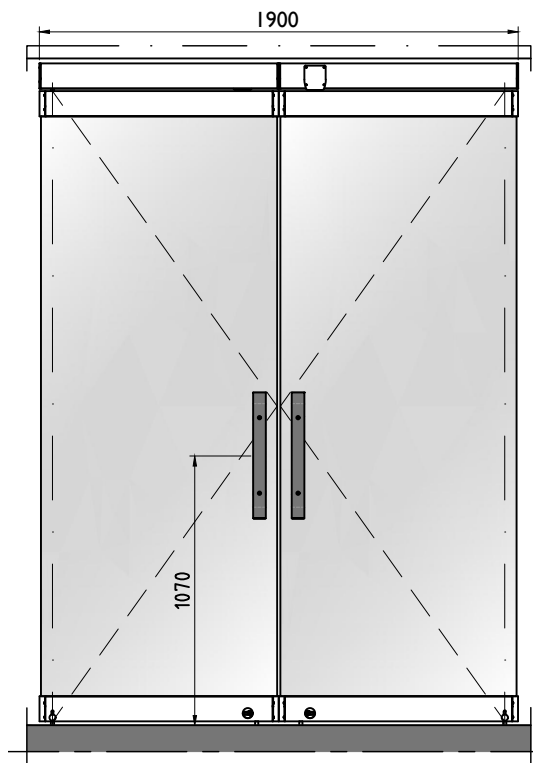

Drawing no: V-01

Double door panel
with standard handle

(Standard)

Double door panel
with special doorhandle

(Optional)

ESPERO

www.espero.eu
info@espero.eu
+31(0)416 338955

Type: Visio