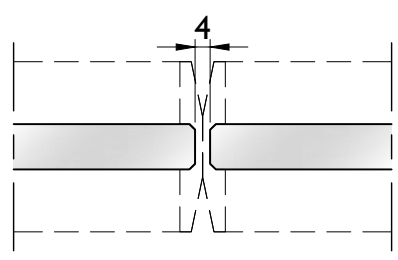

Date: 01-2020

Drawing no: V-02

1-point suspension

2-point suspension

Please note: track fixation is an example. Please see suspension details for possibilities.

ESPERO

www.espero.eu
 info@espero.eu
 +31(0)416 338955

Type: Visio

Date: 01-2020

Drawing no: V-03

Standard

Vertical profiles optional

Rubber seal
black or transparant

Optional

Rubber seal
black or transparant